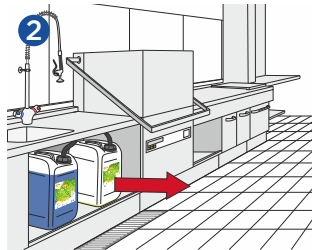

METHOD OF USE

1 Wear correct PPE when changing dishwashing tubes.

2 Turn off the dishwasher and remove the existing detergent.

3 Carefully remove the dishwashing tube out of the GREEN'R Autodish S container.