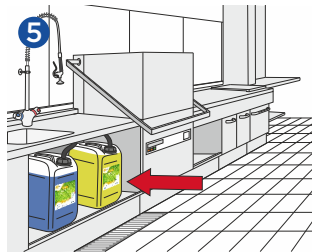

5 Put the GREEN'R Autodish S back by the dishwashing machine.